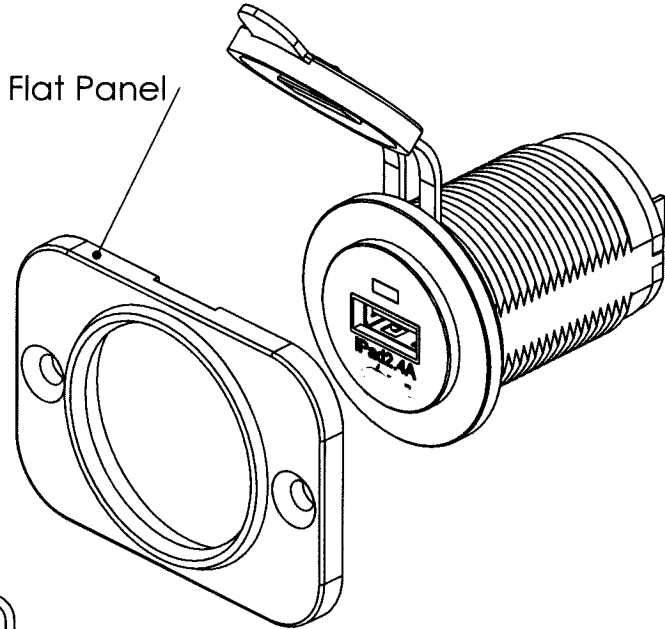

Flat Panel

Screw Nut

PANEL CUT OUT

9.80

- Optimized for iPad, iPhone, iPod - fast charging at full speed
- Compatible with other smartphones
- Input: DC 12-24V (Dual Voltage)
- Output: DC 5V 2.4A Max
- LED power indication
- Short circuit / overheat protection
- Water-resistant cove cap (IP66 when not in use)
- Flame retardant Nylon (glass fiber reinforced) enclosure
- 0.250" Quick Connect Terminals (AS231 AS232 only)

					Item#	AS233A-A		Part#	5124		Rev.	0		
Modify	Date	Revision			Approval	No.	Title	Single Port 2.4A USB Charger with Flat Panel		Part		Unit	m/m	
							Mat'l			Finish		Ratio	1:1	
Size	0.5-6	>6-30	>30-120	>120-400										
Tol	+/-0.05	+/-0.1	+/-0.15	+/-0.2	Auth	Derek	CHK	Derek	DWG	Ring	Date	2016.03.22	Proj.	3rd