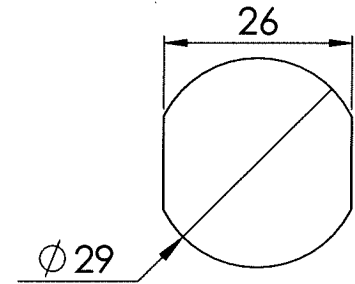

Flat Panel

Screw Nut

PANEL CUT OUT

9.80

- Optimized for iPad, iPhone, iPod - fast charging at full speed
- Compatible with other smartphones
- Input: DC 12-24V (Dual Voltage)
- Output: DC 5V 2.4A Max
- LED power indication
- Short circuit / overheat protection
- Water-resistant cove cap (IP66 when not in use)
- Flame retardant Nylon (glass fiber reinforced) enclosure
- 0.250" Quick Connect Terminals (AS231 AS232 only)

					Item#	AS233A-A		Part#	5124		Rev.	0		
Modify	Date	Revision			Approval	No.	Title	Single Port 2.4A USB Charger with Flat Panel		Part		Unit	m/m	
							Mat'l			Finish		Ratio	1:1	
Size	0.5-6	>6-30	>30-120	>120-400										
Tol	+/-0.05	+/-0.1	+/-0.15	+/-0.2	Auth	Derek	CHK	Derek	DWG	Ring	Date	2016.03.22	Proj.	3rd