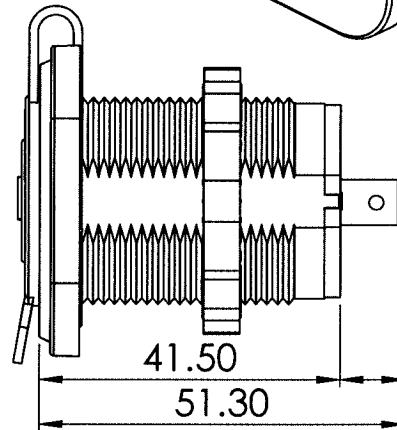

Flat Panel

Screw Nut

PANEL CUT OUT

9.80

- Optimized for iPad, iPhone, iPod - fast charging at full speed
- Compatible with other smartphones
- Input: DC 12-24V (Dual Voltage)
- Output: DC 5V 2.4A Max
- LED power indication
- Short circuit / overheat protection
- Water-resistant cove cap (IP66 when not in use)
- Flame retardant Nylon (glass fiber reinforced) enclosure
- 0.250" Quick Connect Terminals (AS231 AS232 only)

					Item#	AS233A-A		Part#	5124		Rev.	0		
Modify	Date	Revision			Approval	No.	Title	Single Port 2.4A USB Charger with Flat Panel		Part		Unit	m/m	
							Mat'l			Finish		Ratio	1:1	
Size	0.5-6	>6-30	>30-120	>120-400										
Tol	+/-0.05	+/-0.1	+/-0.15	+/-0.2	Auth	Derek	CHK	Derek	DWG	Ring	Date	2016.03.22	Proj.	3rd